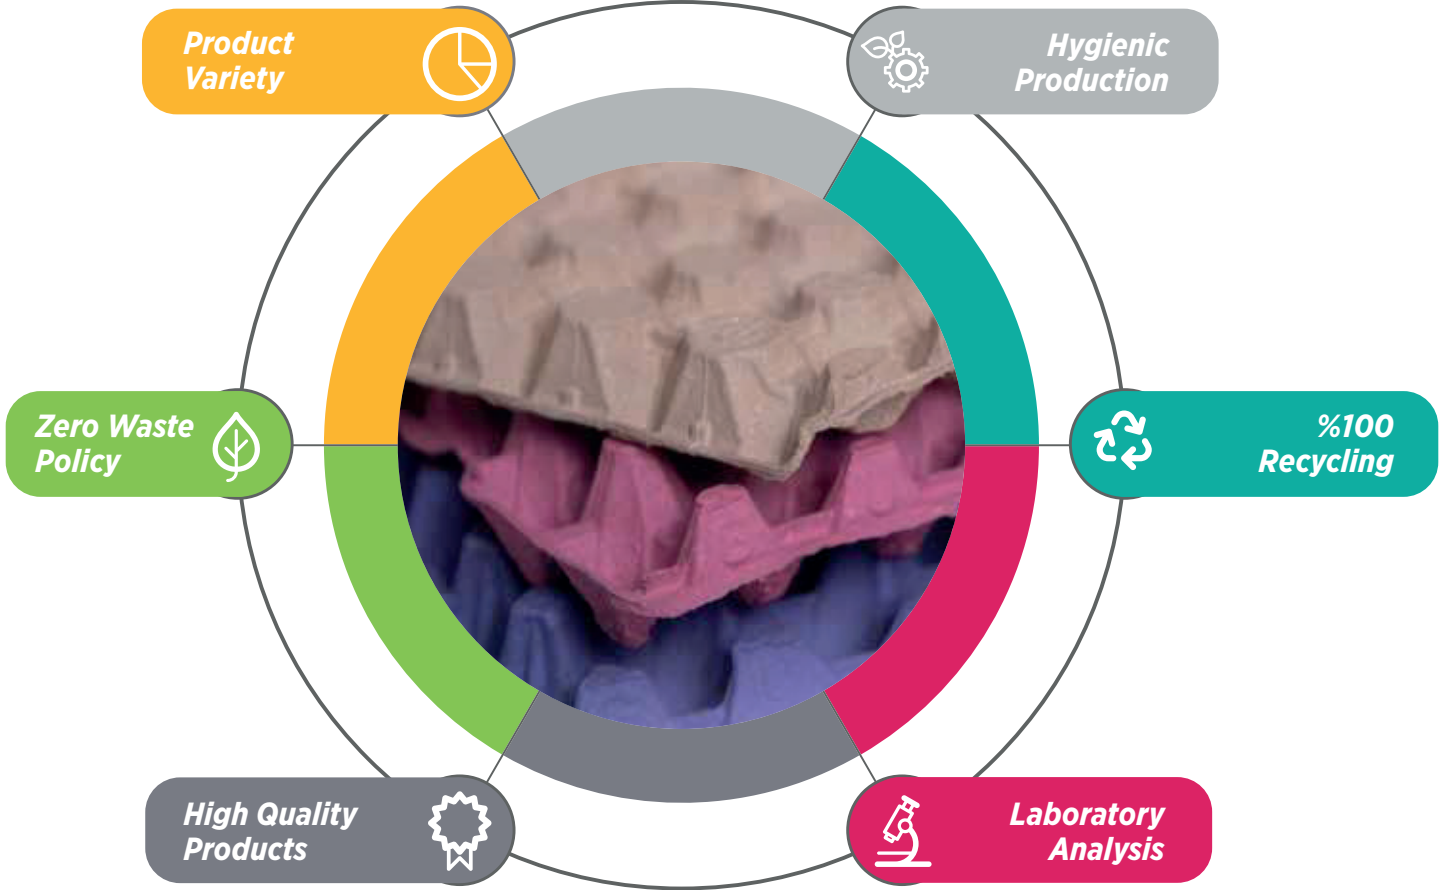

## 2x6 Egg Packs

Labelled, Unlabelled

Size: 30\*10,7 cm

Packaging: 200

**Our Brand is  
our assurance,  
Our Products  
are our quality.**

Since diversity and recycling are vital factors for us; Recycled paper and cardboard waste is used in our production. With our fully automated production units, our laboratory, where recycled papers are analyzed before use, is the guarantee of our high quality and reliable products.